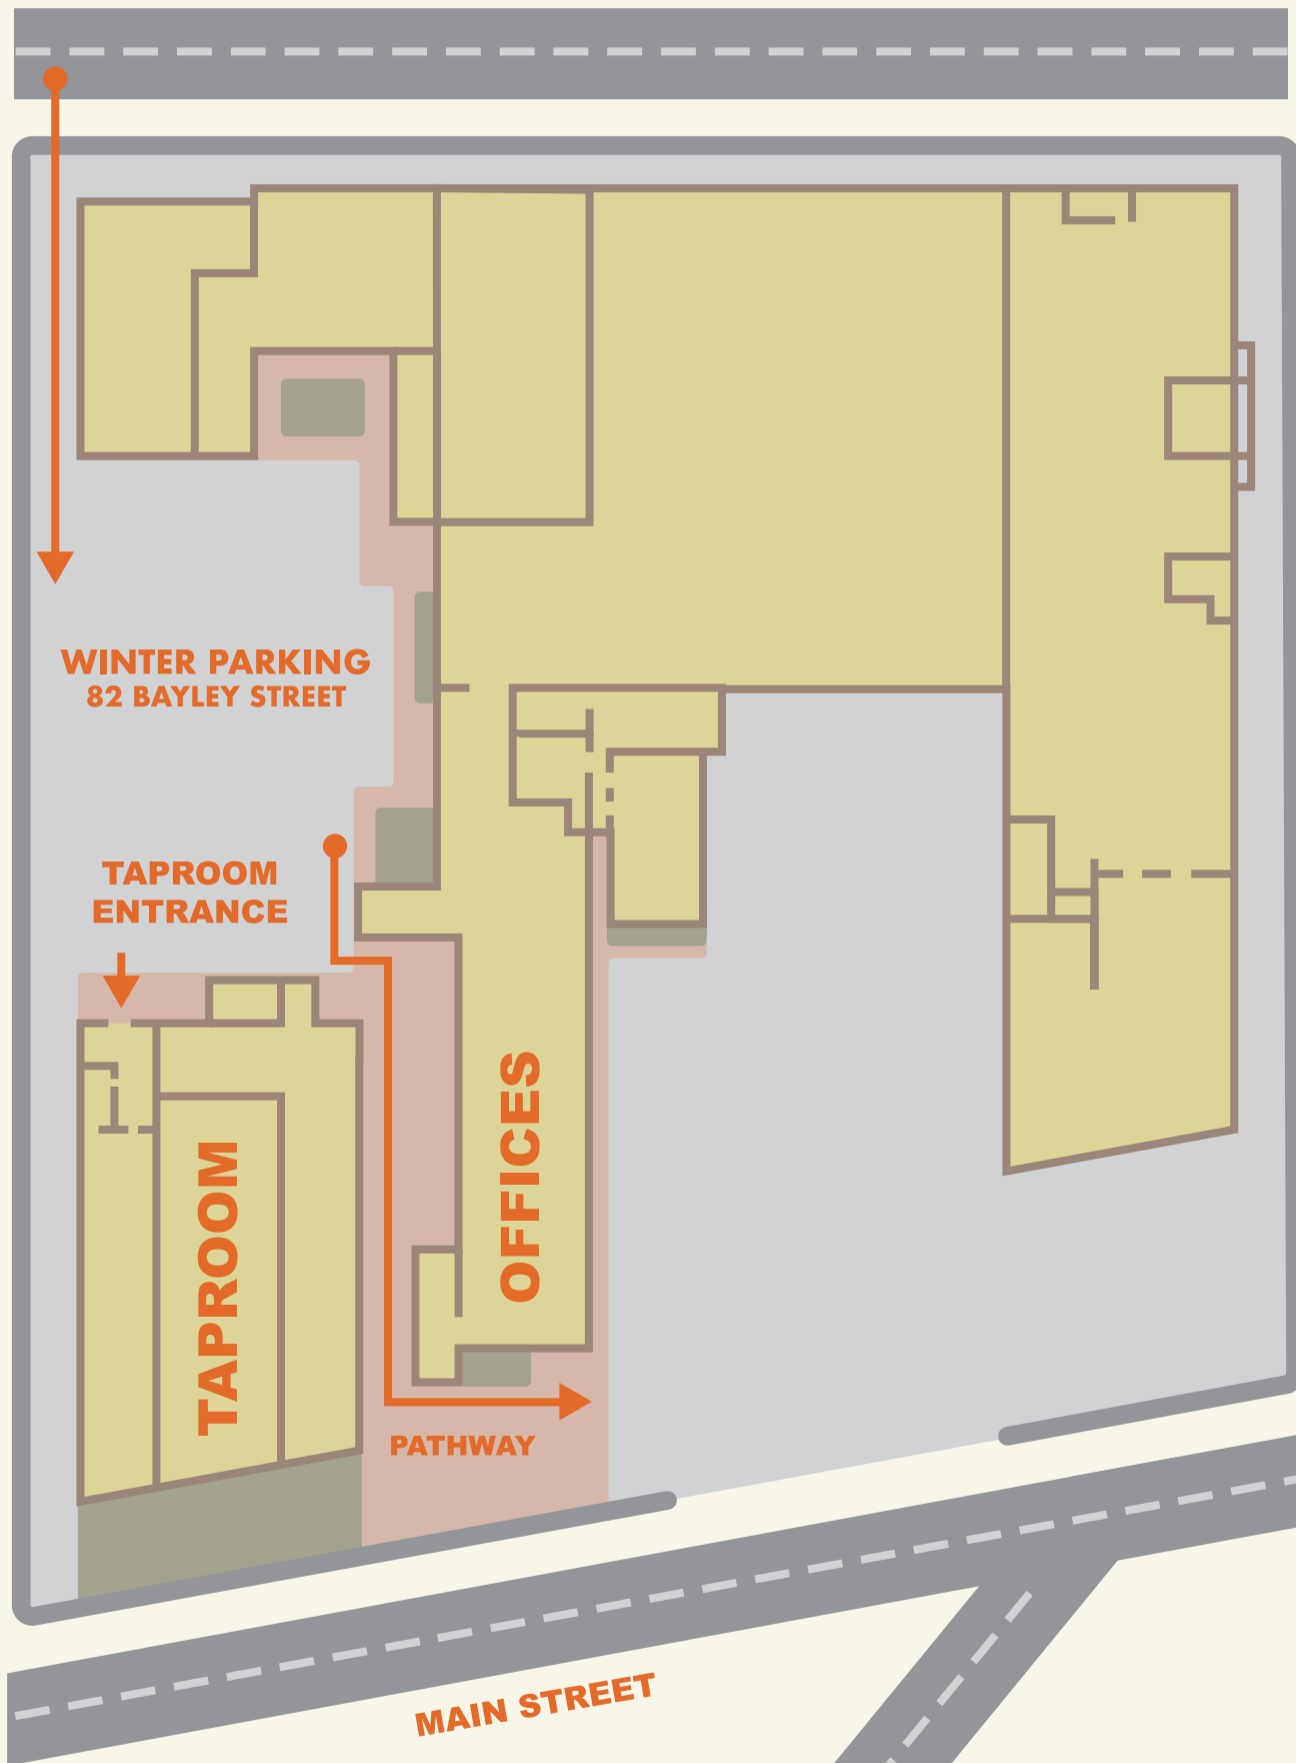

## 461 MAIN STREET, PAWTUCKET, RI

**BAYLEY STREET**

ON STREET PARKING AVAILABLE  
ON MAIN STREET, BAYLEY STREET,  
& PAWTUCKET MUNICIPAL LOT OFF  
OF HILL ST.

**HILL STREET**

**PAWTUCKET  
MUNICIPAL  
PARKING**