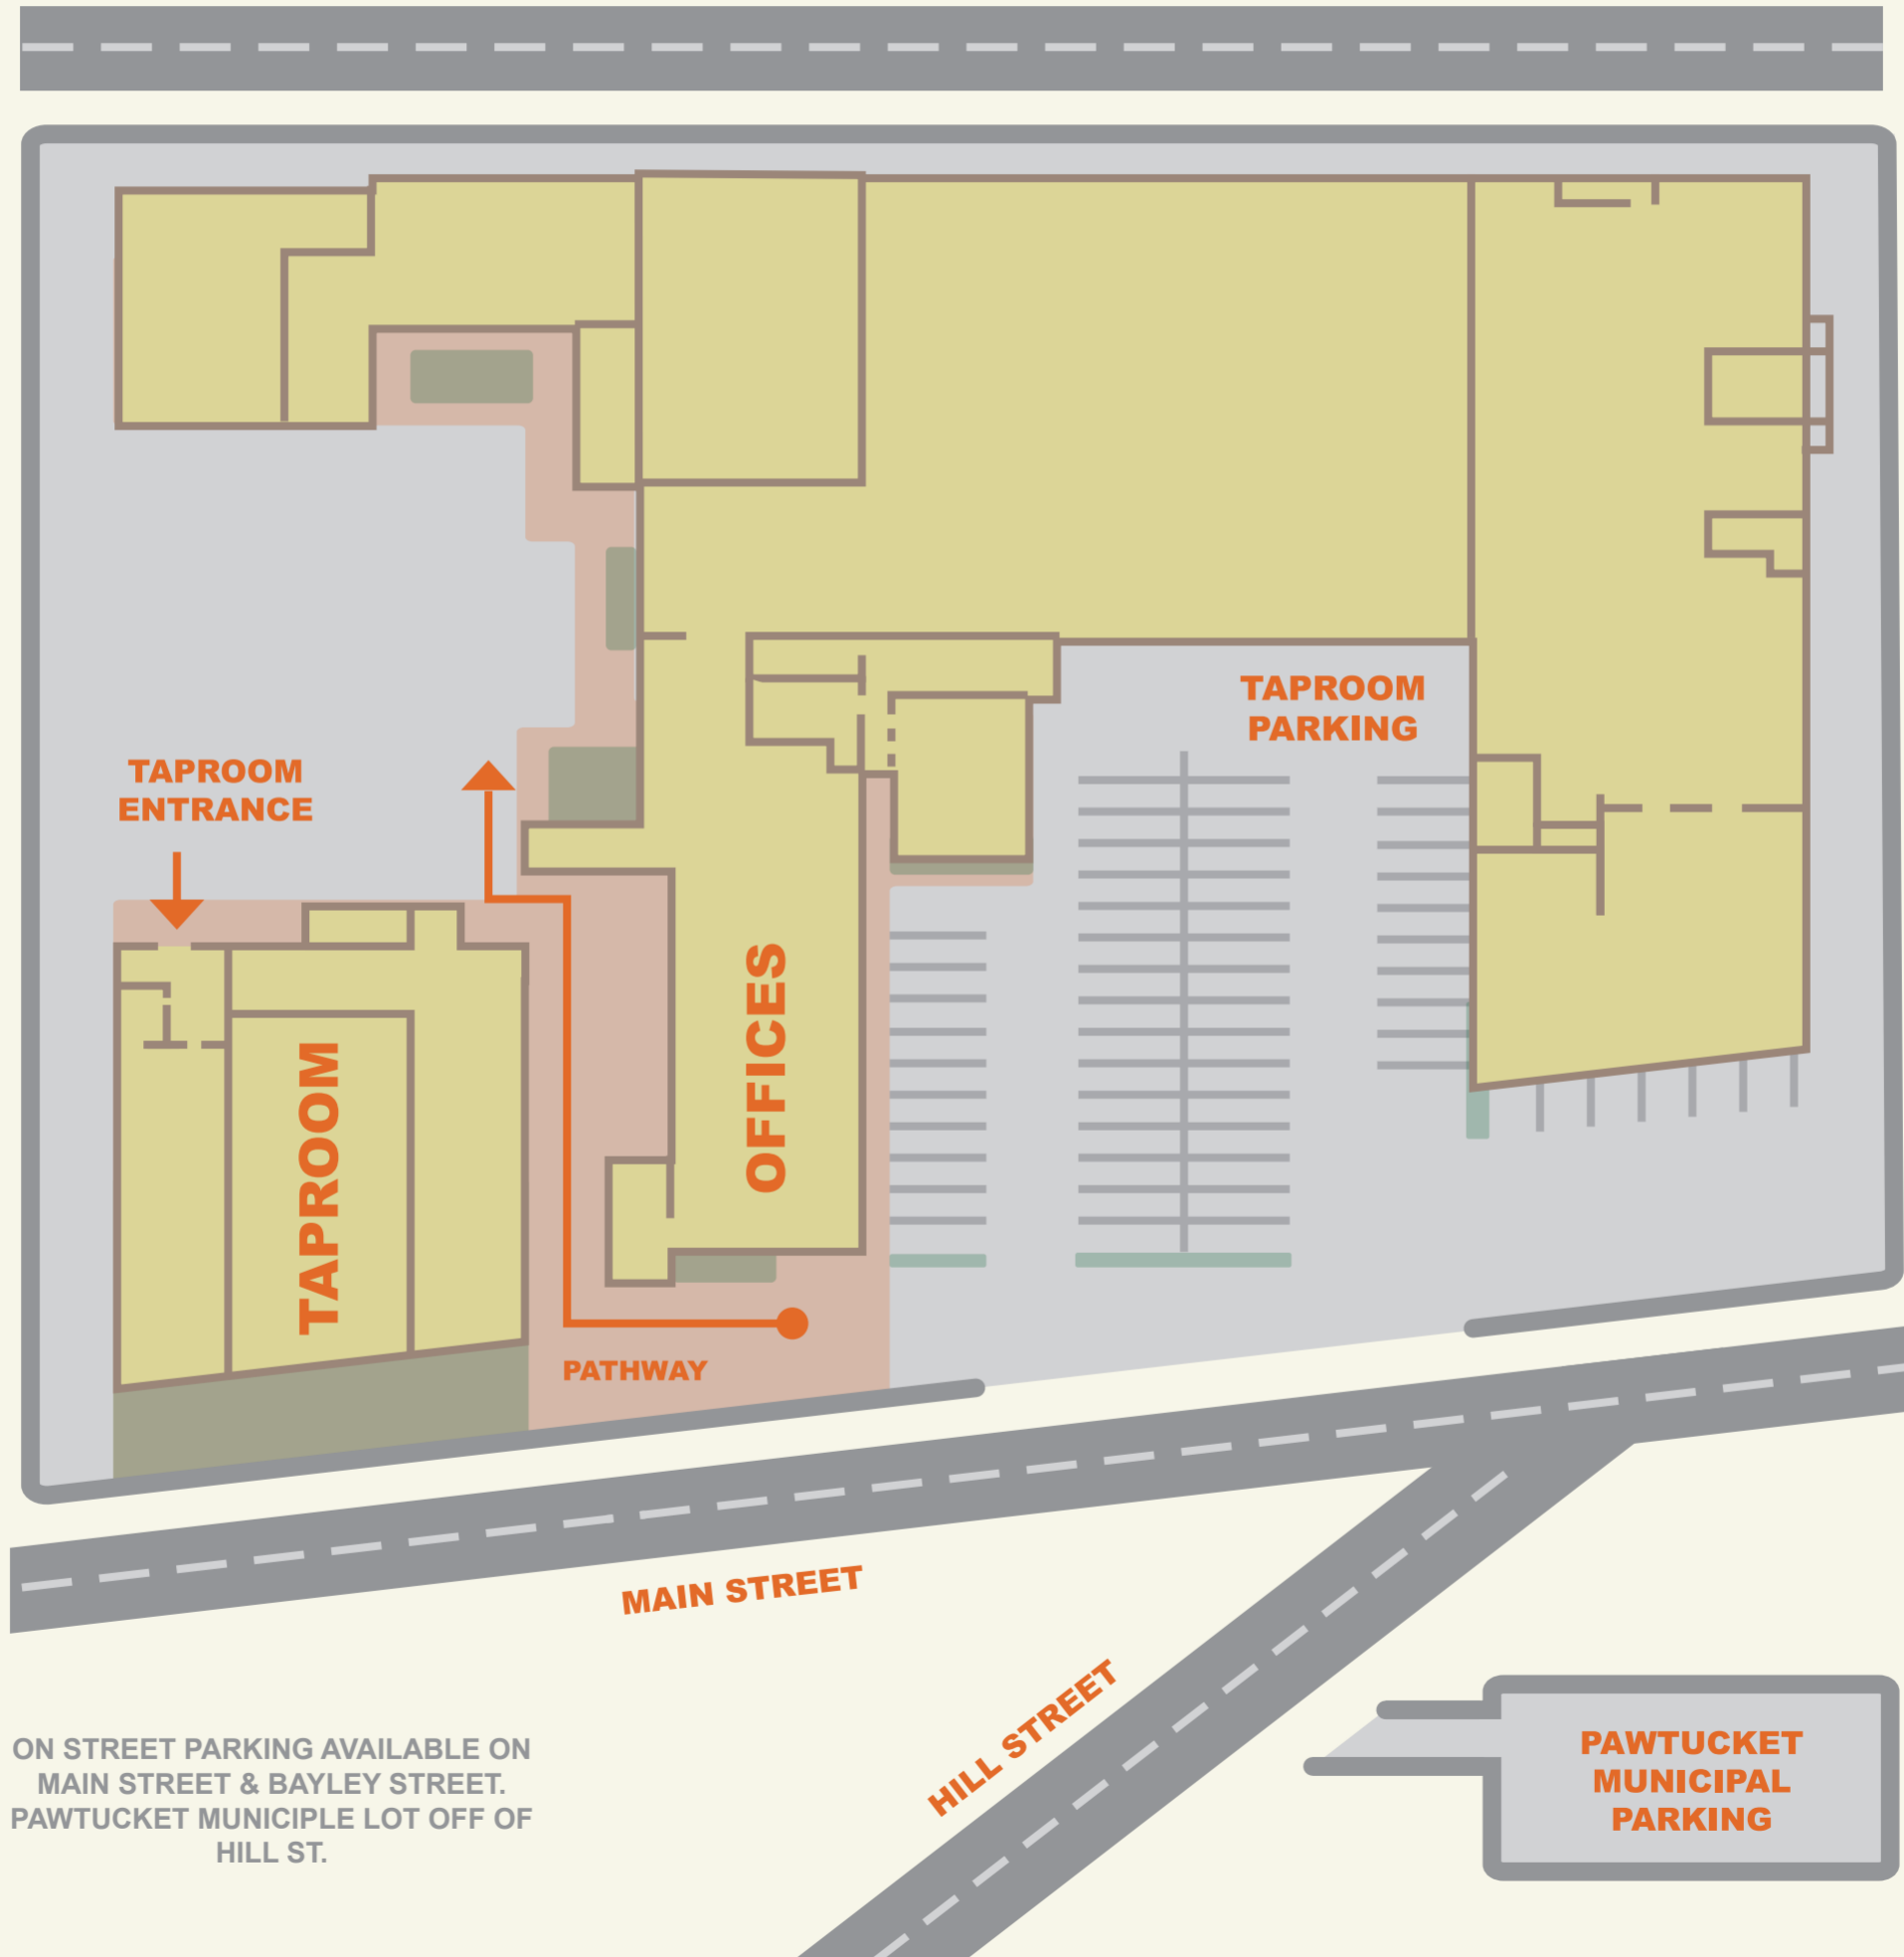

461 MAIN STREET, PAWTUCKET, RI

BAYLEY STREET

ON STREET PARKING AVAILABLE ON
MAIN STREET & BAYLEY STREET.
PAWTUCKET MUNICIPAL LOT OFF OF
HILL ST.

**PAWTUCKET
MUNICIPAL
PARKING**